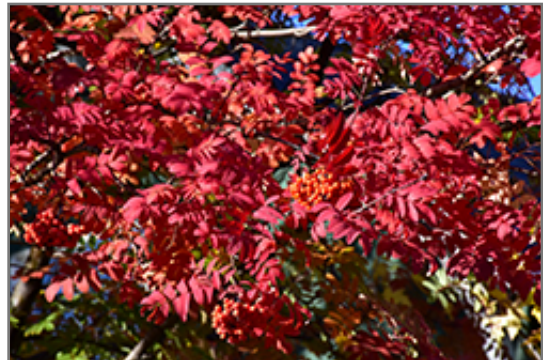

Showy Mountain Ash in fall
Photo courtesy of NetPS Plant Finder