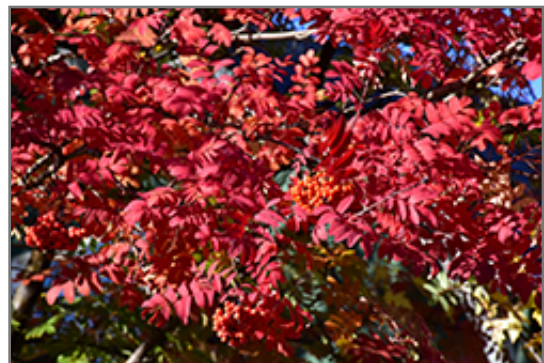

Showy Mountain Ash in fall
Photo courtesy of NetPS Plant Finder